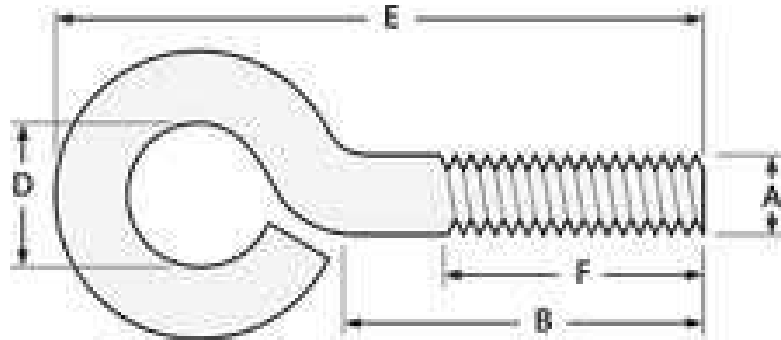

Custom Eye Bolts Supplied with 1 Nut Each

	"C"	"D"	"L"	"T"	Finish	Qty
1						
2						
3						
4						
5						
6						
7						
8						
9						
10						
11						
12						

ADVANTAGE INDUSTRIAL SOLUTIONS, INC.
 11450 FM 1960 W., #112 - HOUSTON, TX 77065
 (832)237-7500 PH - (832)237-7501 FAX
info@advantageindustrial.com - www.advantageindustrial.com