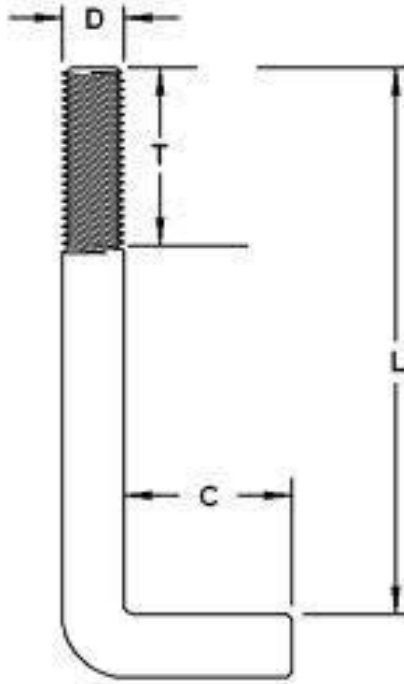

Custom Anchor Bolts Supplied with 1 Nut Each

	"C"	"D"	"L"	"T"	Finish	Qty
1						
2						
3						
4						
5						
6						
7						
8						
9						
10						
11						
12						

ADVANTAGE INDUSTRIAL SOLUTIONS, INC.
 11450 FM 1960 W., #112 - HOUSTON, TX 77065
 (832)237-7500 PH - (832)237-7501 FAX
info@advantageindustrial.com - www.advantageindustrial.com